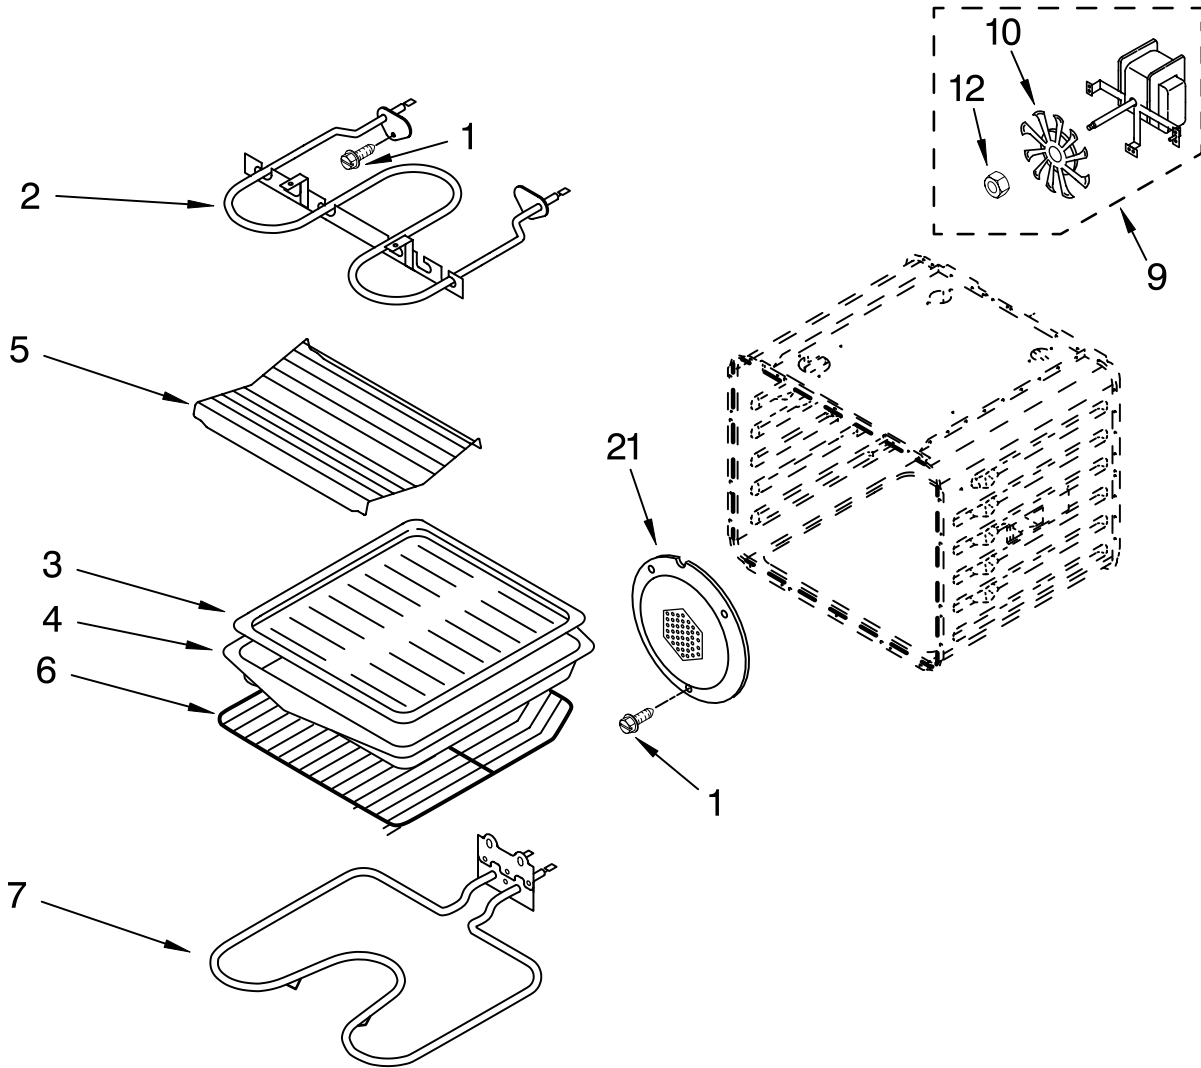

INTERNAL OVEN PARTS

For Models: GBS277PRQ01, GBS277PRB01, GBS277PRS01
(Designer White) (Black) (Stainless Steel)

Illus. No.	Part No.	DESCRIPTION
1	4449154	Screw
2	4456103	Element, Broil
3	4457277	Grill, Broiler
4	4457276	Pan, Broiler
5	3181534	Rack, Roasting
6	4448715	Rack, Oven
7	4452153	Element, Bake
9	4451583	Motor, Convection
	4452226	Blade, Fan
	4452227	Nut
21	4448988	Cover, Fan

FOR ORDERING INFORMATION REFER TO PARTS PRICE LIST